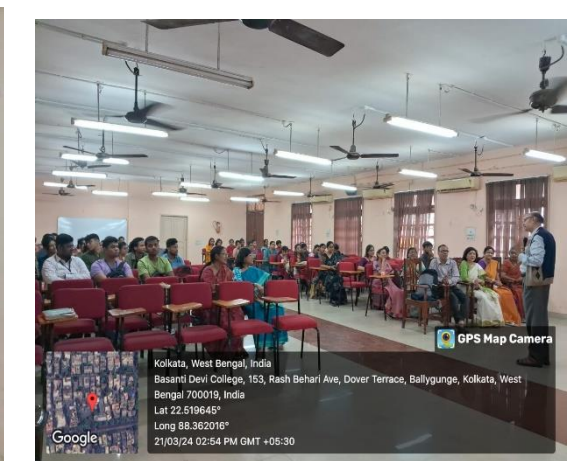

Kolkata, West Bengal, India
2002c, Rash Behari, Avenue, Kolkata, West Bengal 700029, India
Lat 22.519586°
Long 88.362107°
21/03/24 01:47 PM GMT +05:30

Kolkata, West Bengal, India
Basanti Devi College, 153, Rash Behari Ave, Dover Terrace, Ballygunge, Kolkata, West Bengal 700019, India
Lat 22.519645°
Long 88.362016°
21/03/24 02:54 PM GMT +05:30