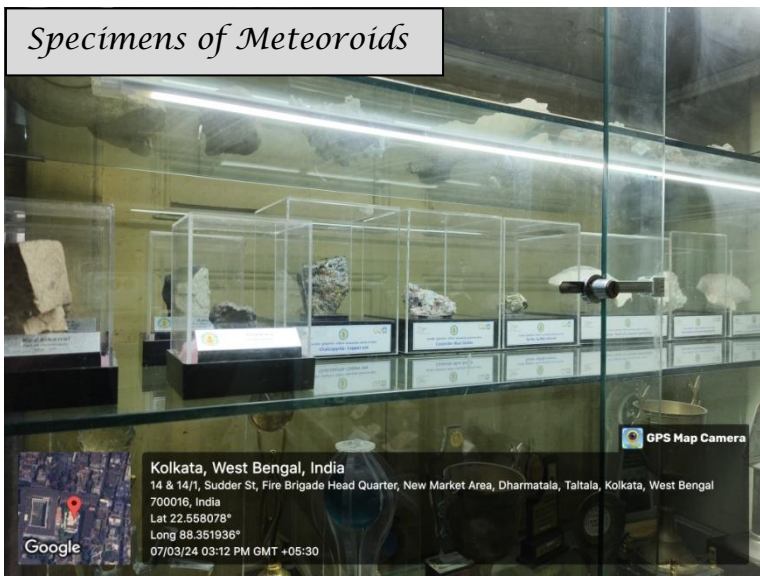

born	inspire	Date	/	/	/
1.	Sneha Halder	1453	8001446186		
2.	Prakrishi Roy	1373	8918883630		
3.	Nukur Das	1429	7699132772		
4.	Tanwee Ghosh	1457	6290291661		
5.	Saarthak Mallick	1413	9832289327		
6.	Sohini Ray	1439	8100455457		
7.	Sreshtha Biswas	1449	8617784736		
8.	Oishee Maitra	1213	6290847515		
9.	Sneha Ghosh	1083	7029453779		
10.	Tseten Dolma	1403	9875300693		
11.	Raimoni Paul	1391	9748123304		
12.	Ankita Mondal	1451	7679016102		
13.	Sujato Das	1375	8240694150		
14.	Tirthankar Bal	1397	6290606804		
15.	Joyeta Sarder	1431	6290218601		
16.	Urnav Pal	1369	9433245955		
17.	Ritriisha Dey	1465	9903710609		
18.	Pieu Naskar	1359	7810942690		
19.	Soumyadeeb Saha	0911	8910269894		
20.	Dipanwita Das	1367	7980912580		
21.	Diptodeeb Ghosh	1365	9674513795		
22.	Debijyoti Biswas	1381	8902680540		
23.	Joyeta Mukherjee	1379	9073406450		

Page _____

born	inspire	Date	/	/	/
24.	Subhodwik Das	0965	9830389483		
25.	Sirina Khakun	74	9749337550		
26.	Debijyoti Farui	0997	9474160501		
27.	Ahona Mahapatra	1493	9339776741		
28.	Chandrani Banerjee	1031	6290386316		
29.	Sneha Maity	1387	9875485665		
30.	Shatorupa Paul	1405	7319117998		
31.	Anulshab Majumdar	0876	9831464350		
32.	Spishiti Das Sharma	1383	8334801242		
33.	Chandrima Das	1339	8017760672		
34.	Sujit Hembrom	0364	7363856031		
35.	Susneha Majumdar	1469	8972791007		
36.	Pabri Kar	1401	8240706030		
37.	Suryayan Hazra	0206	9836014115		
38.	Kanak Mondal	1475	8100617137		
39.	Jayceet Patra	1441	6294392606		
40.	Soumik Mallick	1421	6291774931		
41.	Soumya Batabyal	1415	7001320678		
42.	Surya Sekhar Nag	509	7001320678		
43.	Arkaprabha Das	1377	8910469418		

The faculty members have made the following observations during the visit to the **Geological Survey of India**:

- The Director as well the officers and staffs of the organization are very helpful and cooperative.
- They enriched our students by displaying many valuable specimens of rocks and minerals.
- Some rare specimens of corals and meteoroids were also shown to the students.

With the Officer, GSI