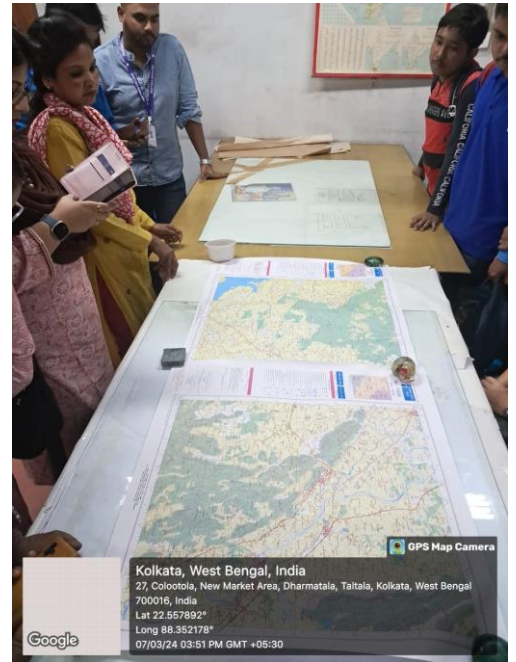

REPORT ON EXPERIENTIAL LEARNING VISIT TO GEOLOGICAL SURVEY OF INDIA AND SURVEY OF INDIA

The Experiential Learning Visit is newly added in the Under Graduate curriculum, University of Calcutta. To serve this purpose a visit to the Geological Survey of India and Survey of India was organized by the Department of Geography, Asutosh College. 2 teachers (Dr. Gourab Bera and Dr. Debasmrity Mukherjee) along with 43 students of B.sc Semester-1 visited these two organizations on 7th March, 2023.

The faculty members have made the following observations during the visit to the **Geological Survey of India**:

- The Director as well the officers and staffs of the organization are very helpful and cooperative.
- They enriched our students by displaying many valuable specimens of rocks and minerals.
- Some rare specimens of corals and meteoroids were also shown to the students.

With the Officer, GSI

The faculty members have made the following observations during the visit to the *Survey of India*:

- All the members of the institute are cooperative and enthusiastic.
- The students have been extremely benefitted by observing various types of topographical maps of inaccessible areas which are not available anywhere.
- They also got to know some history of map making.