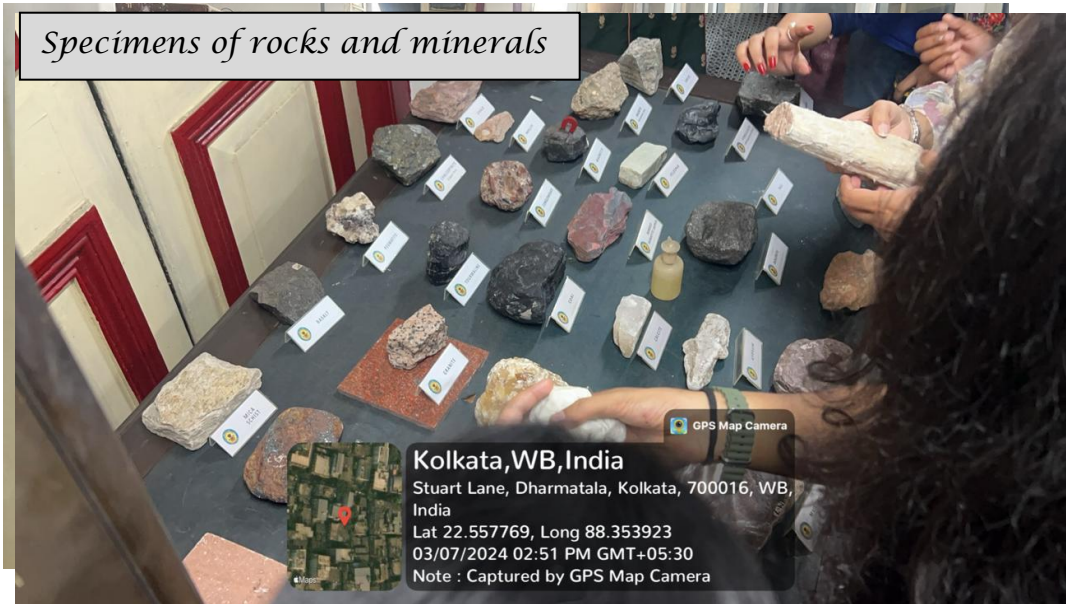

REPORT ON EXPERIENTIAL LEARNING VISIT TO GEOLOGICAL SURVEY OF INDIA AND SURVEY OF INDIA

The Experiential Learning Visit is newly added in the Under Graduate curriculum, University of Calcutta. To serve this purpose a visit to the Geological Survey of India and Survey of India was organized by the Department of Geography, Asutosh College. 2 teachers (Dr. Gourab Bera and Dr. Debasmrity Mukherjee) along with 43 students of B.sc Semester-1 visited these two organizations on 7th March, 2023.

The faculty members have made the following observations during the visit to the **Geological Survey of India**:

- The Director as well the officers and staffs of the organization are very helpful and cooperative.
- They enriched our students by displaying many valuable specimens of rocks and minerals.
- Some rare specimens of corals and meteoroids were also shown to the students.