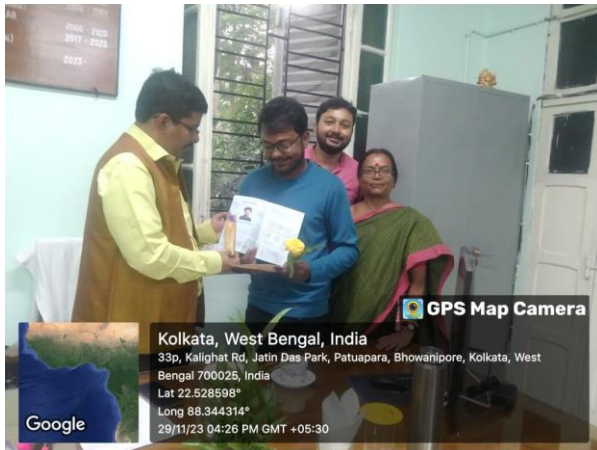

Kolkata, West Bengal, India
90, Shyama Prasad Mukherjee Rd, Jatin Das Park, Patuapara, Kalighat,
Kolkata, West Bengal 700026, India
Lat 22.52556°
Long 88.346246°
09/08/23 03:31 PM GMT +05:30