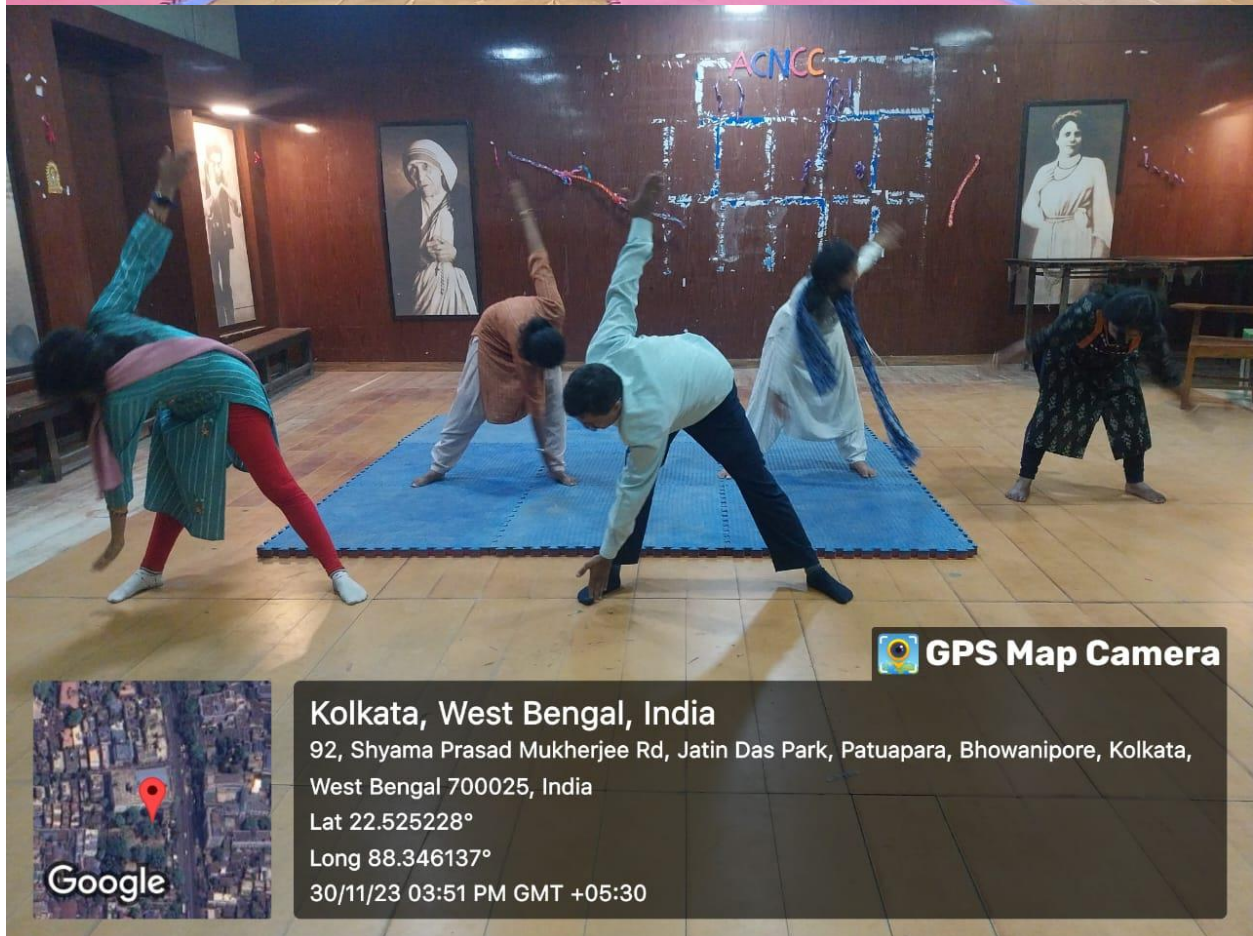

Kolkata, West Bengal, India
92, Shyama Prasad Mukherjee Rd, Jatin Das Park, Patuapara, Bhowanipore, Kolkata,
West Bengal 700025, India
Lat 22.525228°
Long 88.346137°
30/11/23 03:51 PM GMT +05:30